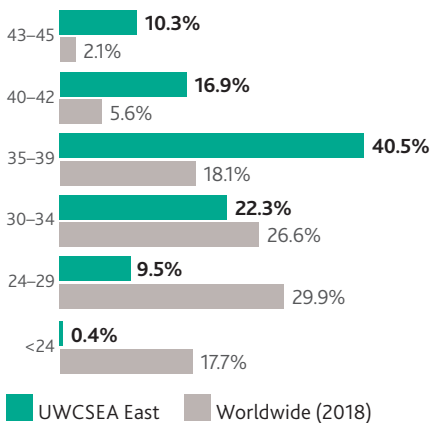

UWCSEA East IB results and university placements

Class of 2019 IB Diploma results

IB Diploma candidates

Average diploma score

Pass rate

Diploma score comparison

23.6%

Students awarded a Bilingual Diploma