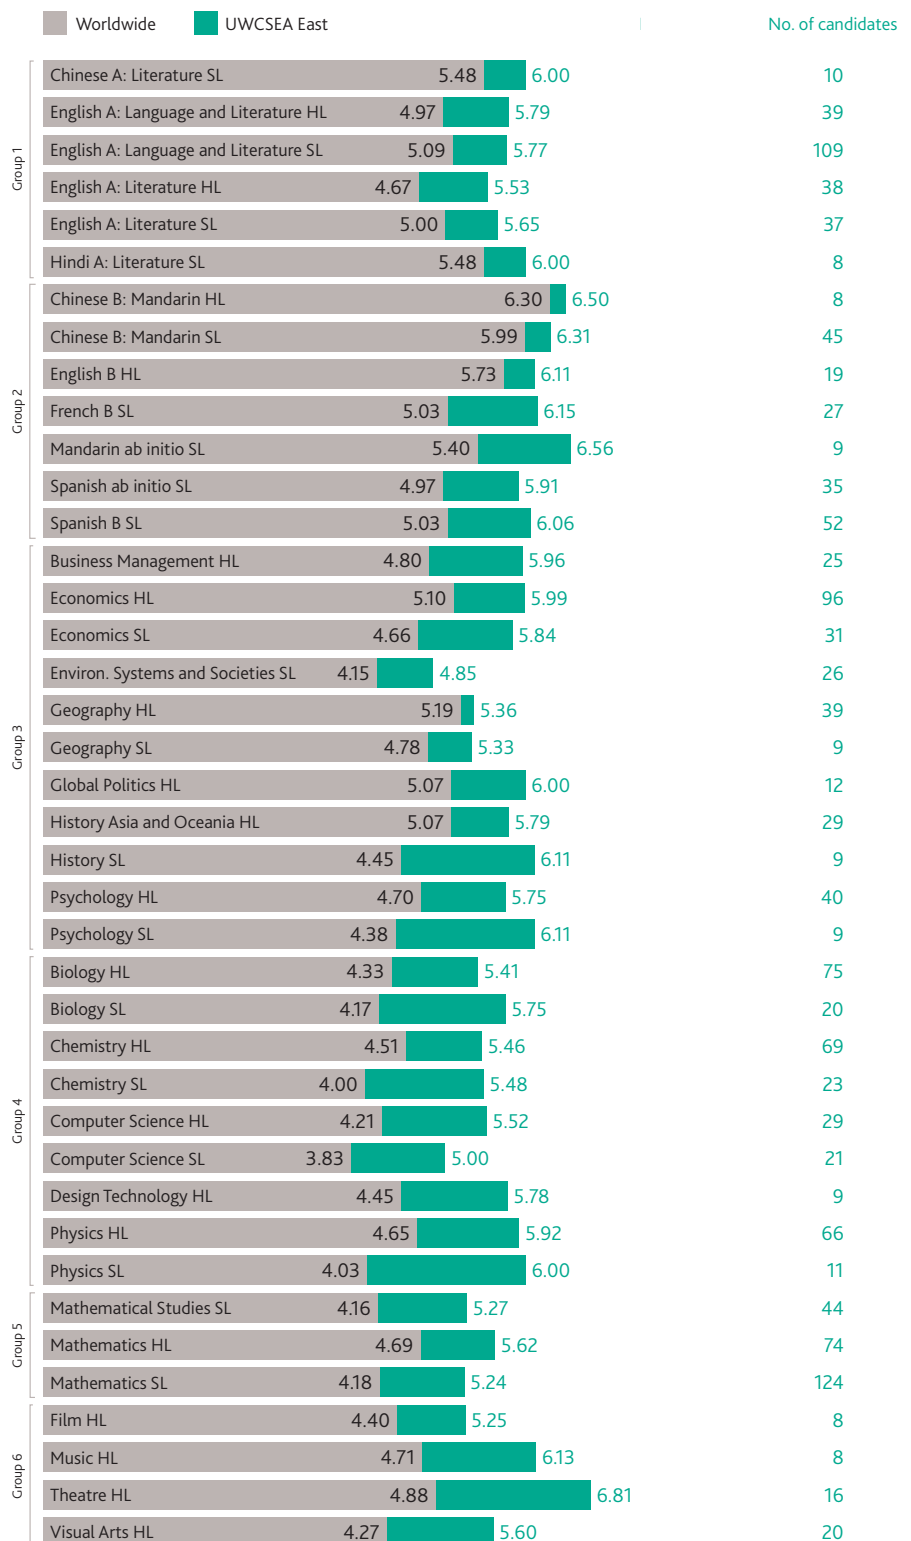

UWCSEA East IB results and university placements

Class of 2019 IB Diploma results

IB Diploma candidates

Average diploma score

Pass rate

Diploma score comparison

23.6%

Students awarded a Bilingual Diploma

Bilingual Diploma languages

Amharic; Chinese; Dutch; Dzongkha; English; French; Hindi; Hungarian; Indonesian; Italian; Japanese; Khmer; Mongolian; Russian; Spanish; Swahili

Average score by subject* 2019

* Average scores are listed for subjects with eight or more candidates. Subjects with fewer candidates were: Chinese A: Literature HL; French A: Literature SL; Italian A: Literature SL; Japanese A: Literature HL and SL; Russian A: Literature SL; Self-taught A: Literature SL (Amharic; Dutch; Dzongkha; Hungarian; Indonesian; Khmer; Mongolian; Swahili); Spanish A: Literature HL and SL; French ab initio SL; French B HL; Spanish B HL; Business Management SL; Global Politics SL; Design Technology SL; Further Mathematics HL; Dance SL; Film SL; Music SL; Theatre SL; Visual Arts SL